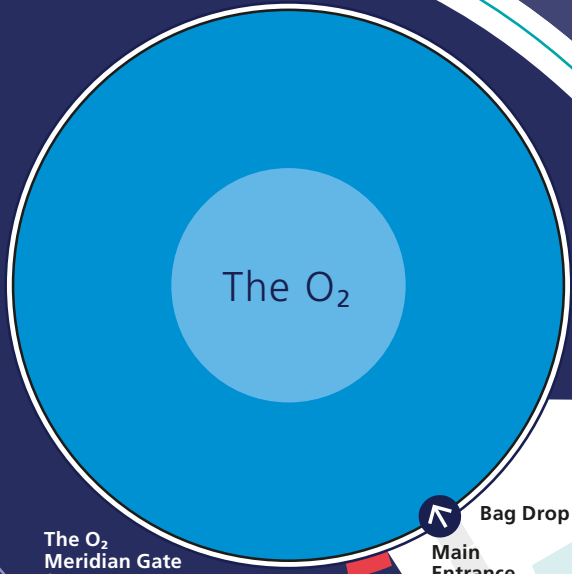

← River Bus Express to Canary Wharf, London Bridge, Waterloo

RIVER THAMES

Intercontinental London - The O2

Access to hotel only

The O2 Meridian Gate for valet parking

Up at The O2 Base Camp

Bag Drop

Main Entrance

Ravensbourne College

PENINSULA SQUARE

Taxi Rank

North Greenwich Station

Special Access Drop-off

Commercial development opening 2020

Car Park 3

Cable Car